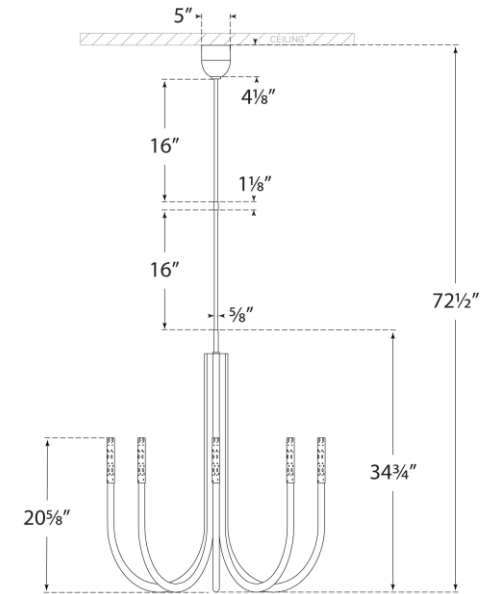

SPEC SHEET

Rousseau Medium Chandelier

Item # KW 5581PN-EC

Designer: Kelly Wearstler

O/A Height: 72.5"

Fixture Height: 32"

Min. Custom Height: 41.5"

Width: 38"

Canopy: 5" Round

Finishes: AB, BZ, PN

Glass Options: EC, SG

Socket: Dedicated LED

Wattage: 36w (3200lm)

Note: Custom Height Available

Bottom View

Front View