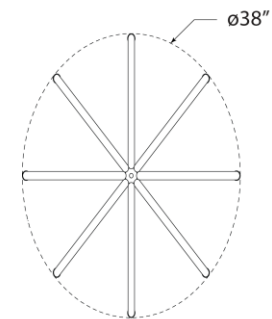

SPEC SHEET

Rousseau Medium Chandelier

Item # KW 5581PN-EC

Designer: Kelly Wearstler

O/A Height: 72.5"

Fixture Height: 32"

Min. Custom Height: 41.5"

Width: 38"

Canopy: 5" Round

Finishes: AB, BZ, PN

Glass Options: EC, SG

Socket: Dedicated LED

Wattage: 36w (3200lm)

Note: Custom Height Available

Bottom View

Front View